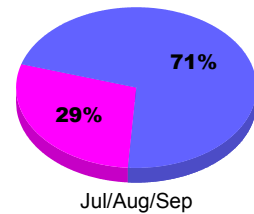

**Membership Results
2010-2011**

**Membership
2009-2010**

Month	Net Memb Goal	Actual New Memb	Actual Dropped Memb	Gain/Loss of Memb	Gain/Loss of Memb
Jul/Aug/Sep	-10	26	-34	-8	-20
Totals	-10	26	-34	-8	-20

Membership Results 2010-2011

Goal, New, Dropped, Gain/Loss

Comparison of Membership Gain/Loss

Current Year Compared to the Previous Year

Gender Comparison 2010-2011

■ Male ■ Female